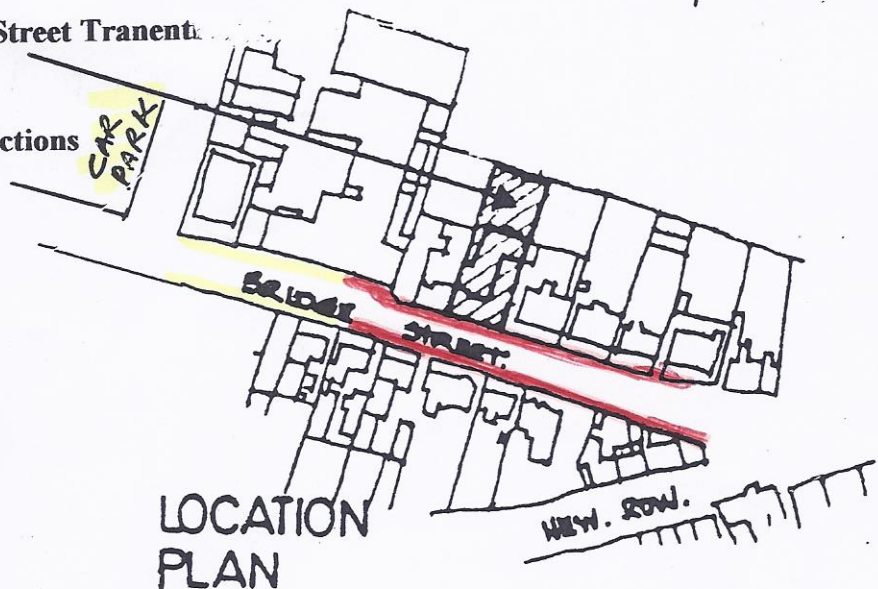

ABC Nursery 45 Bridge Street Tranent

RED = 8.30 – 17.30 restrictions

YELLOW = OK

 Lothian and Borders Police Traffic & Parking Regulations Information in this area	
<u>Single Yellow Lines</u>	No waiting Mon – Sat 08:30am – 05:30pm Delivery Vehicles May Load/Unload Disabled Badge Holders May Wait
<u>Double Yellow Lines With White “No Loading At Any Time” Plate</u>	No Waiting At Any Time
<u>Double Yellow Lines Without White “No Loading At Any Time” Plate</u>	No Waiting At Any Time Disabled May Load/Unload
<u>Disabled Badge Holders</u>	Disabled Only – Badge Must Be Displayed
<u>Parking Bays Limited Wait 60 Mins</u>	60 Mins Mon – Sat 08:30am – 05:30pm. No Return To That Same Bay Within Another 60 Minutes
<u>Taxi Ranks</u>	No Waiting At Any Time Except For Taxis