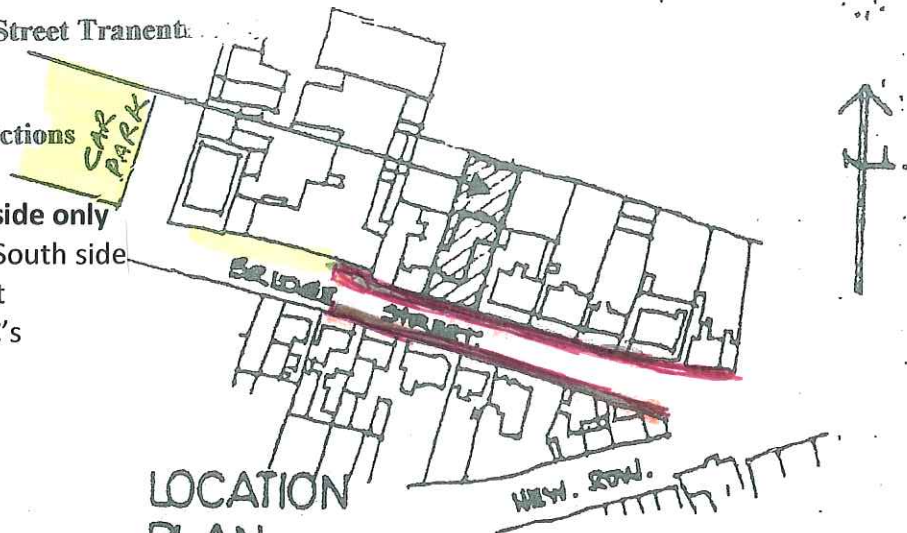

ABC Nursery 45 Bridge Street Tranent.

RED = 8.30 – 17.30 restrictions

YELLOW = OK on North side only
 No parking on South side
 of Bridge Street
 See ABC - T & C's

LOCATION PLAN

Revised 23/07/2012

 Lothian and Borders Police Traffic & Parking Regulations Information in this area	
<u>Single Yellow Lines</u>	No waiting Mon – Sat 08:30am – 05:30pm Delivery Vehicles May Load/Unload Disabled Badge Holders May Wait
<u>Double Yellow Lines With White “No Loading At Any Time” Plate</u>	No Waiting At Any Time
<u>Double Yellow Lines Without White “No Loading At Any Time” Plate</u>	No Waiting At Any Time Disabled May Load/Unload
<u>Disabled Badge Holders</u>	Disabled Only – Badge Must Be Displayed
<u>Parking Bays Limited Wait 60 Mins</u>	60 Mins Mon – Sat 08:30am – 05:30pm. No Return To That Same Bay Within Another 60 Minutes
<u>Taxi Ranks</u>	No Waiting At Any Time Except For Taxis