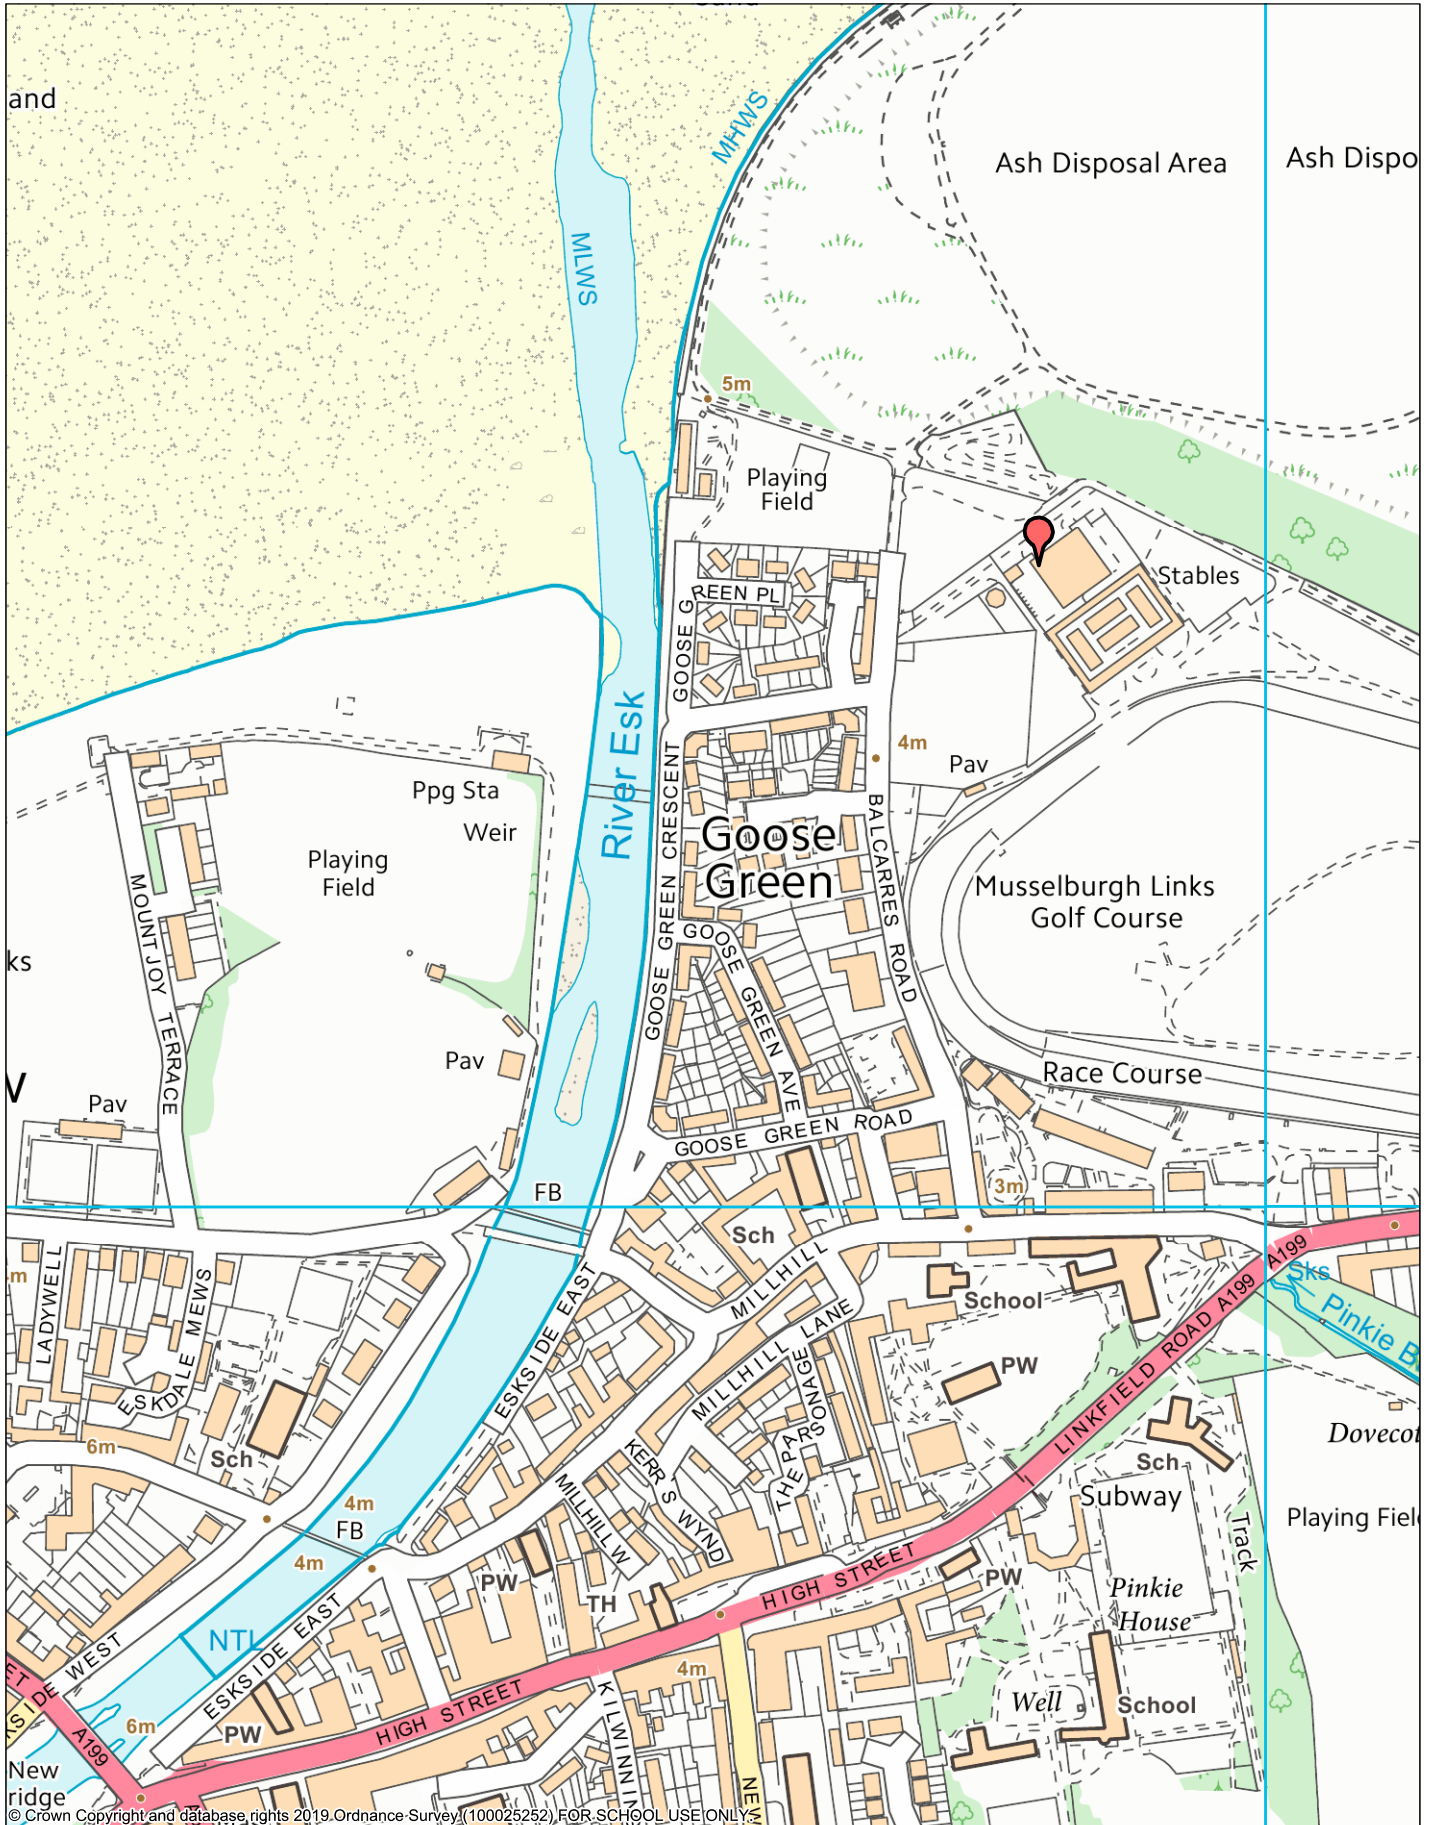

# Location of ELC Outdoor Learning Service

Digimap for Schools

Scale 1:5000

Jan 23, 2019 13:46

Musselburgh Grammar School  
86 Inveresk Road  
Musselburgh  
East Lothian  
EH217BA