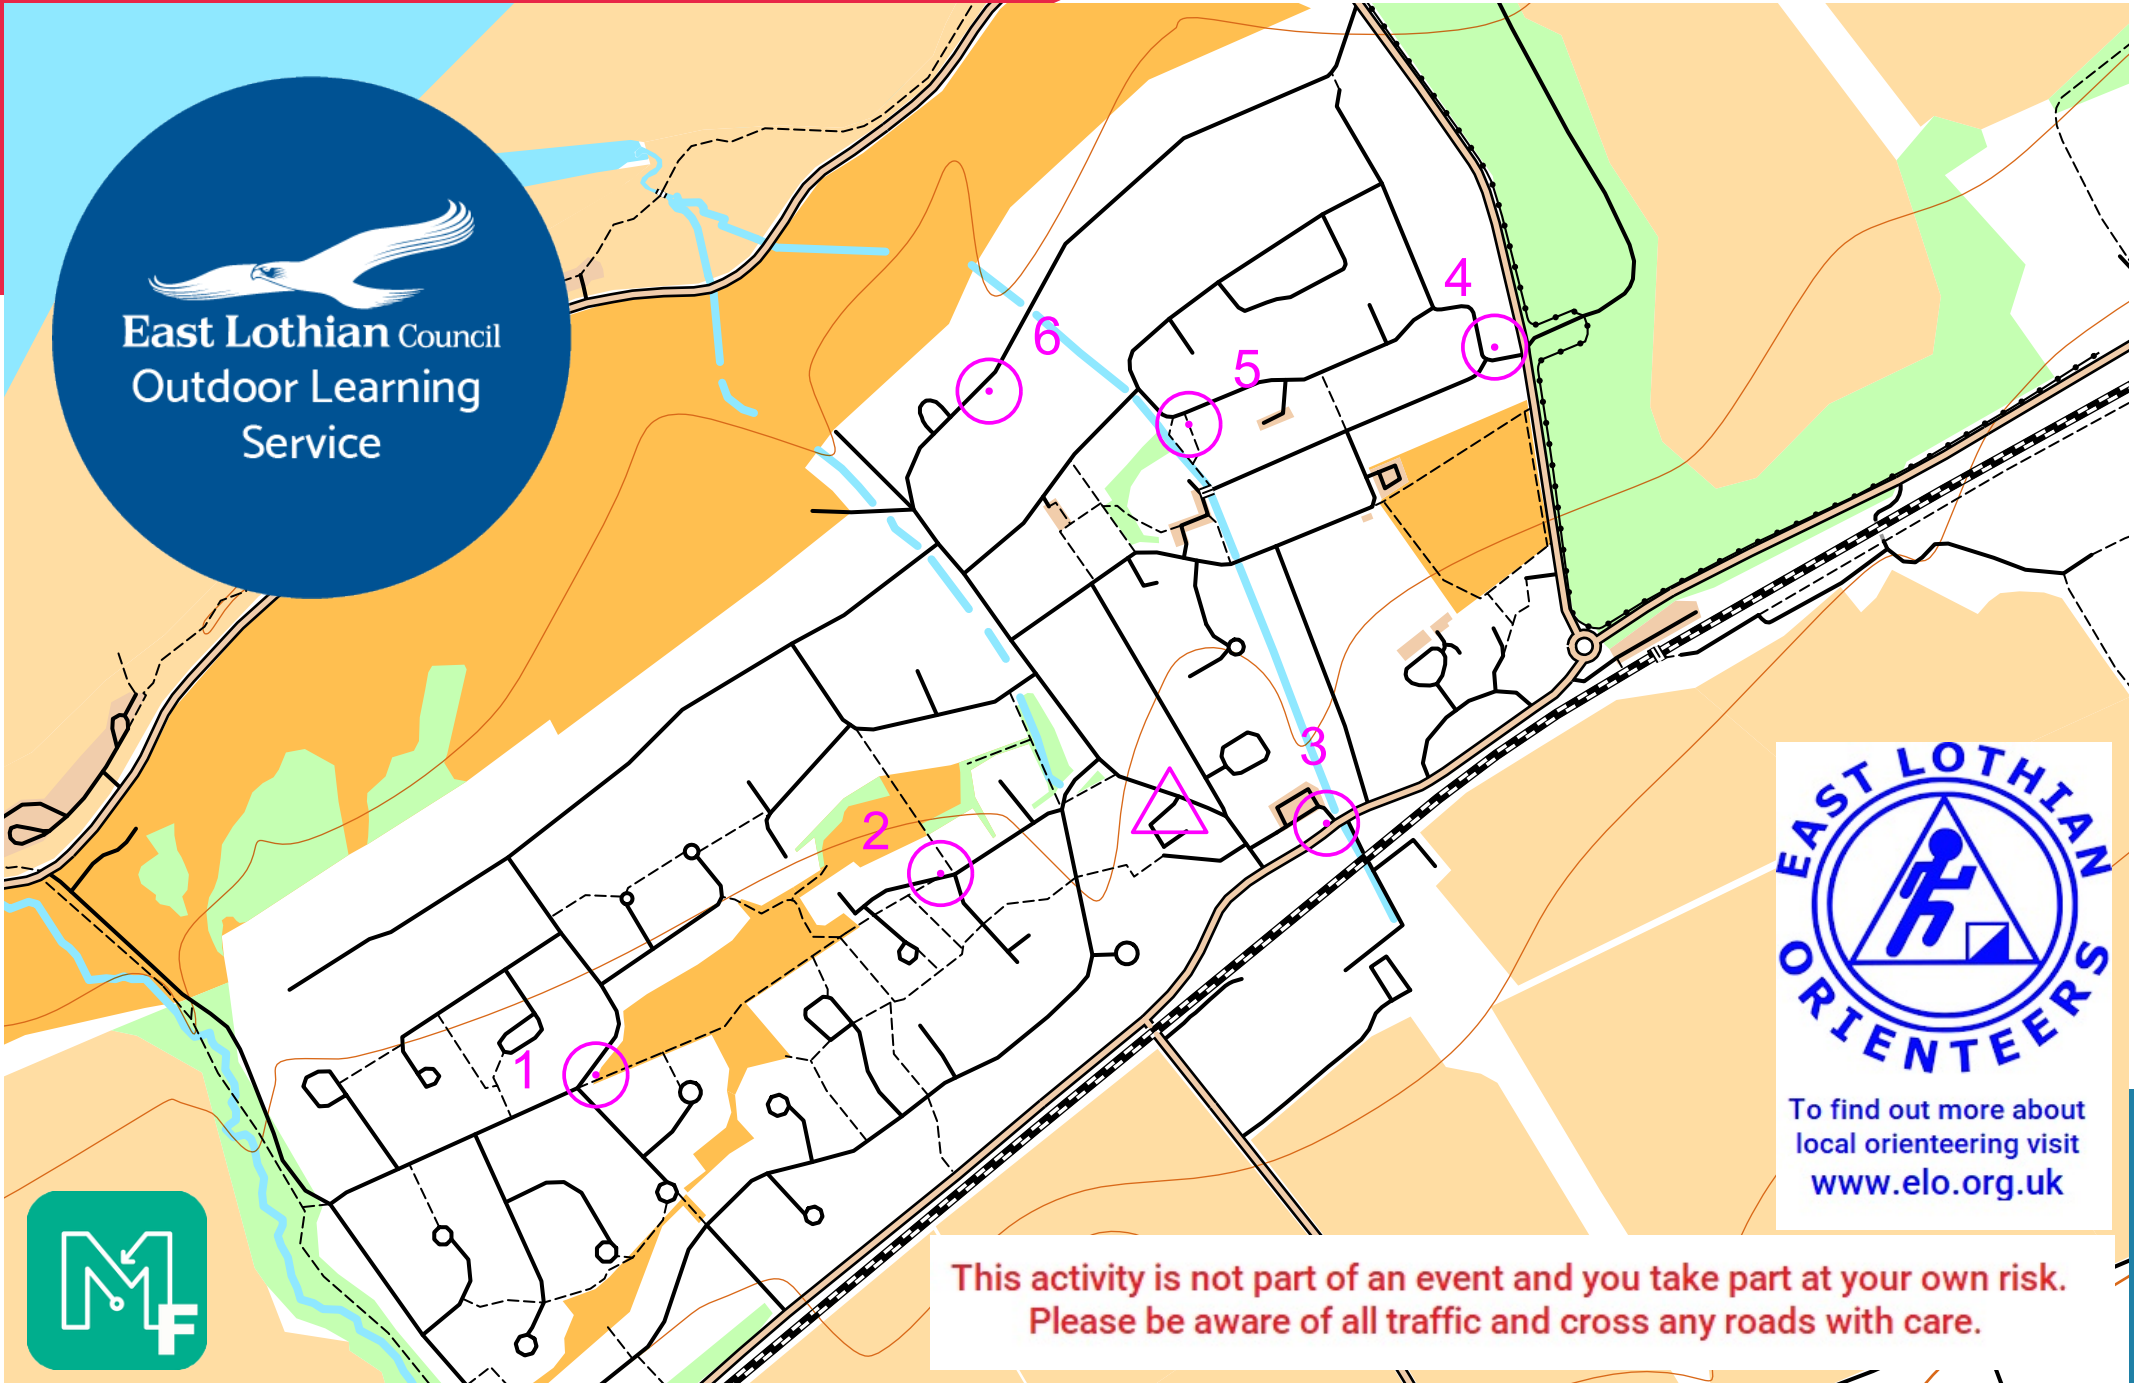

LONGNIDDRY POSTBOX MAPRUN

scale 1:7500, contours 10m
200m

**EAST LOTHIAN
ORIENTEERS**

To find out more about
local orienteering visit
www.elo.org.uk

**This activity is not part of an event and you take part at your own risk.
Please be aware of all traffic and cross any roads with care.**

Map data (c) OpenStreetMap, available under the Open Database Licence.
Contains OS data (c) Crown copyright & database right OS 2013-2017.
OOM created by Oliver O'Brien. Make your own: <http://oomap.co.uk/>