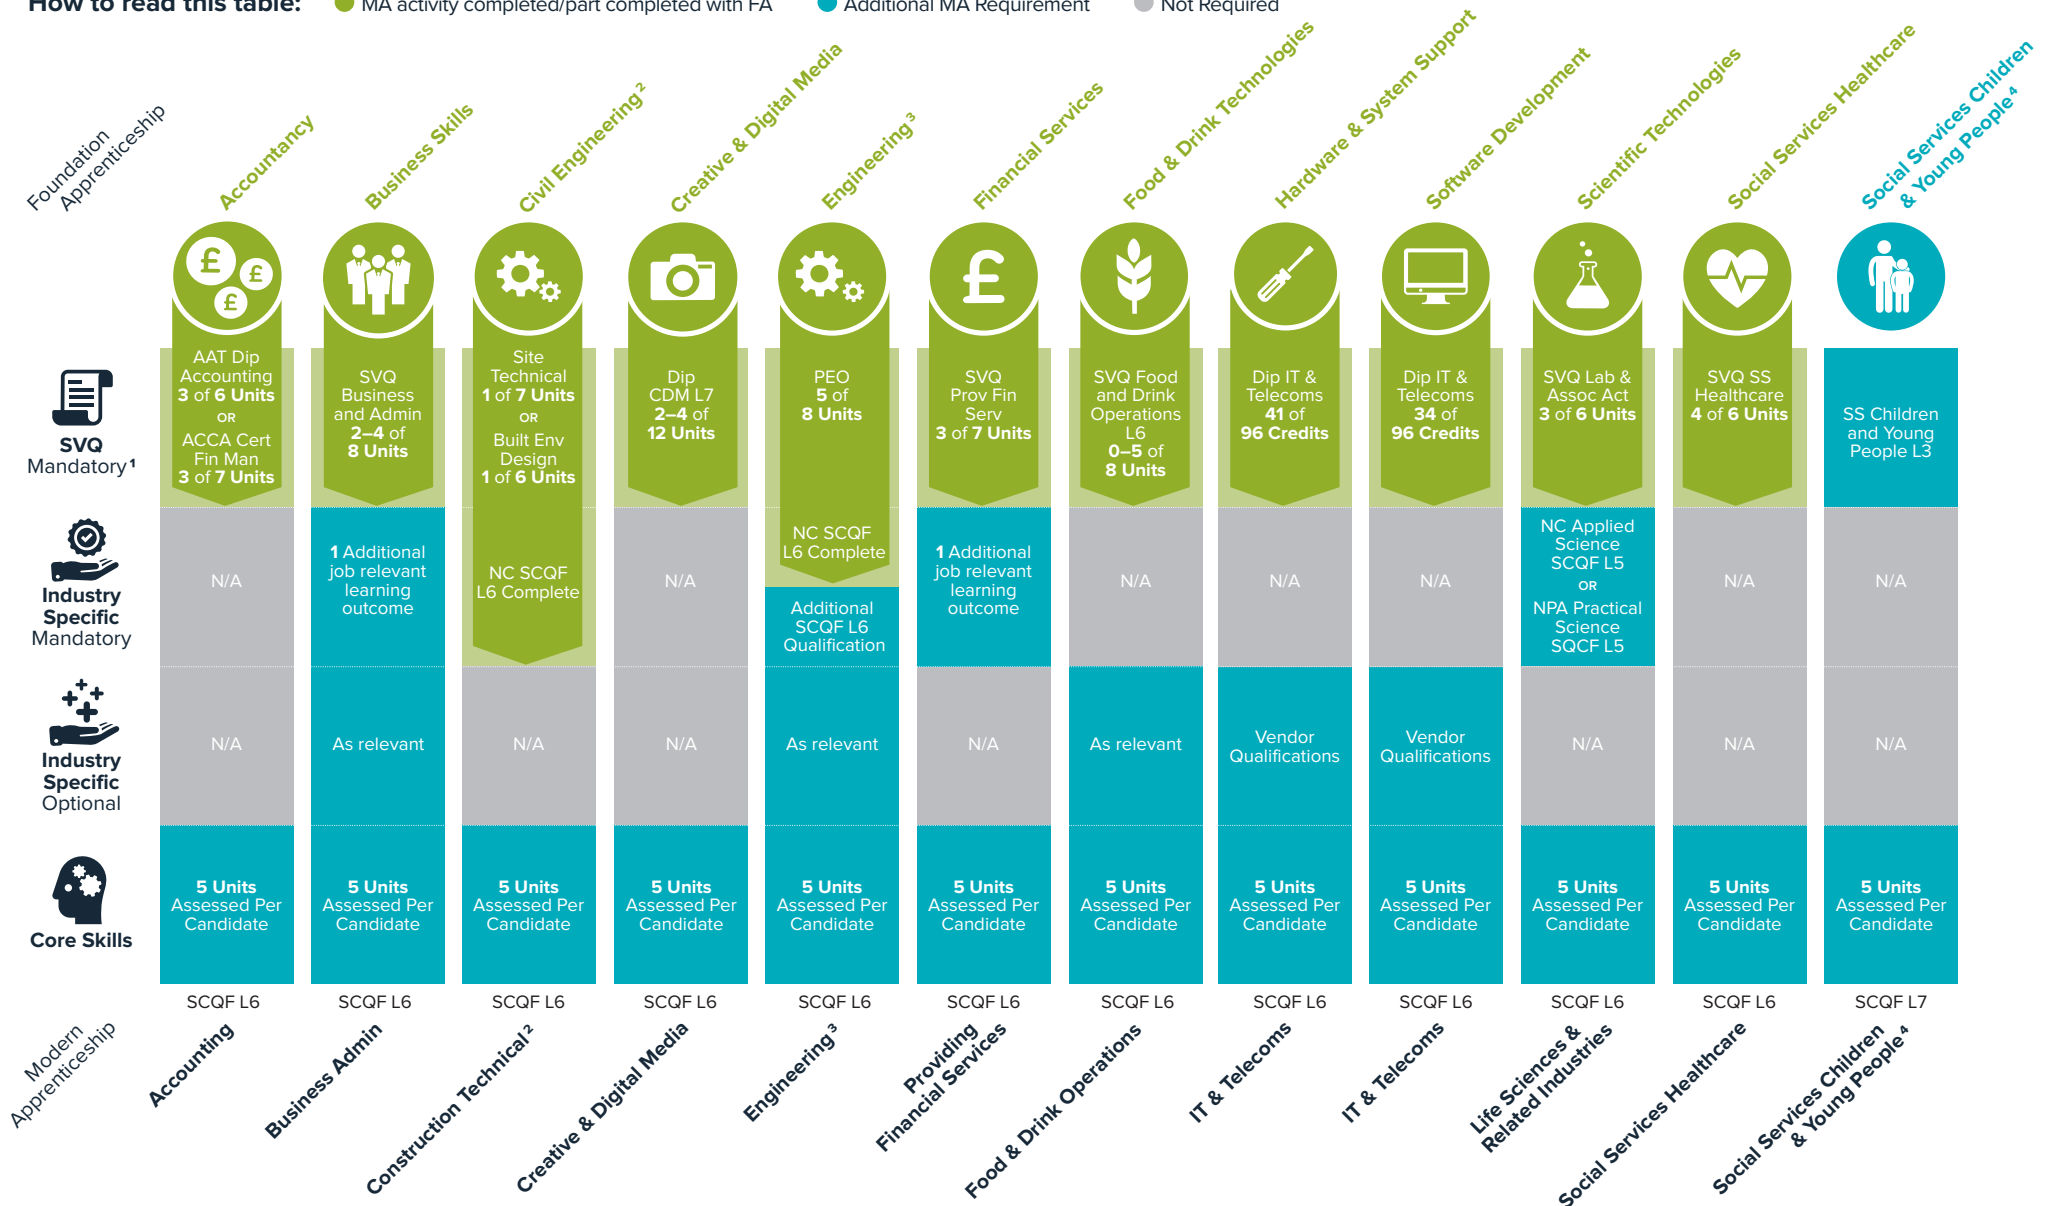

FOUNDATION APPRENTICESHIP TO WORK OPPORTUNITY

V2

Detailed below is the alignment between the Foundation and related Modern Apprenticeship frameworks. This shows how much of the MA is covered on completion of the FA in the same subject. Completing the FA increases your employability across the 80+ MA frameworks, not only those listed below!

How to read this table: ● MA activity completed/part completed with FA ● Additional MA Requirement ● Not Required

¹SVQ units completed according to assessment guidance/evidence required

²assumes same pathway EG: FA Civil Engineering into MA Construction Technical: Site Technical Support SVQ & NC

³assumes same pathway EG: FA Engineering Systems into MA Engineering for SVQ & NC

⁴although no overlapping content, the FA in SS Children and Young People leads directly to the MA at SCQF L7