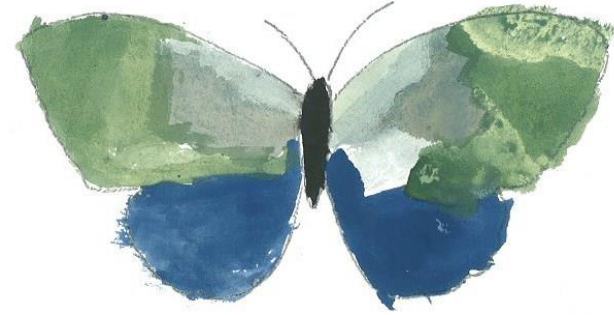

YELLOW SUNSET

CAMO BUTTERFLY

PURPLE DRACO

BLUE HERBIE

YELLOW TIP

GREEN TIP

BELLA BLUE

GREEN EMERALD

MAROON BOOM

PURPLE RAIN

COLOURFLY

BLOOD SHADOW

GREEN ROSE

GREEN WING TIP

PINK BALLERINA

DARK KNIGHT

PURPLE SUNSET

GREEN GRASS FLIER

PINK LADY

BLUE SKY

SKY BLUE MORPHO

MULTI-WAVE

BRIGHT TURQUOISE

**PRIMARY 4
BUTTERFLIES**