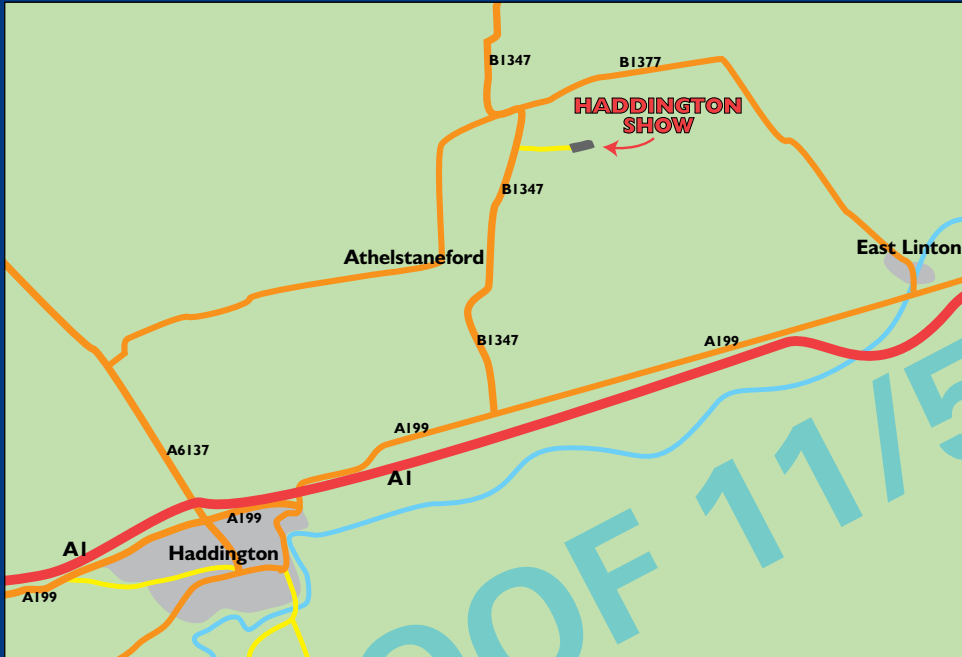

# Show

Admission: Adults £8, Children £4  
Families £20 - FREE PARKING

- **Ridgeside Falconry Display**
- **Lurcher and Terrier Racing**  
*(bring your dog and have a go)*

- **Haddington Pipe Band** • **Dog Show**
- **Tricky Ricky** • **Rugby Tots** • **Sheep Shearing**
- **Countryside Educational Tent**
- **Fun and Games for Children with Enjoy-a-ball**
- **Produce and Crafts** • **Vintage Farm machinery**
- **Sheep, Cattle, Horses** • **Heavy Horses**
- **Sheaf Tossing** • **Photo Competition**